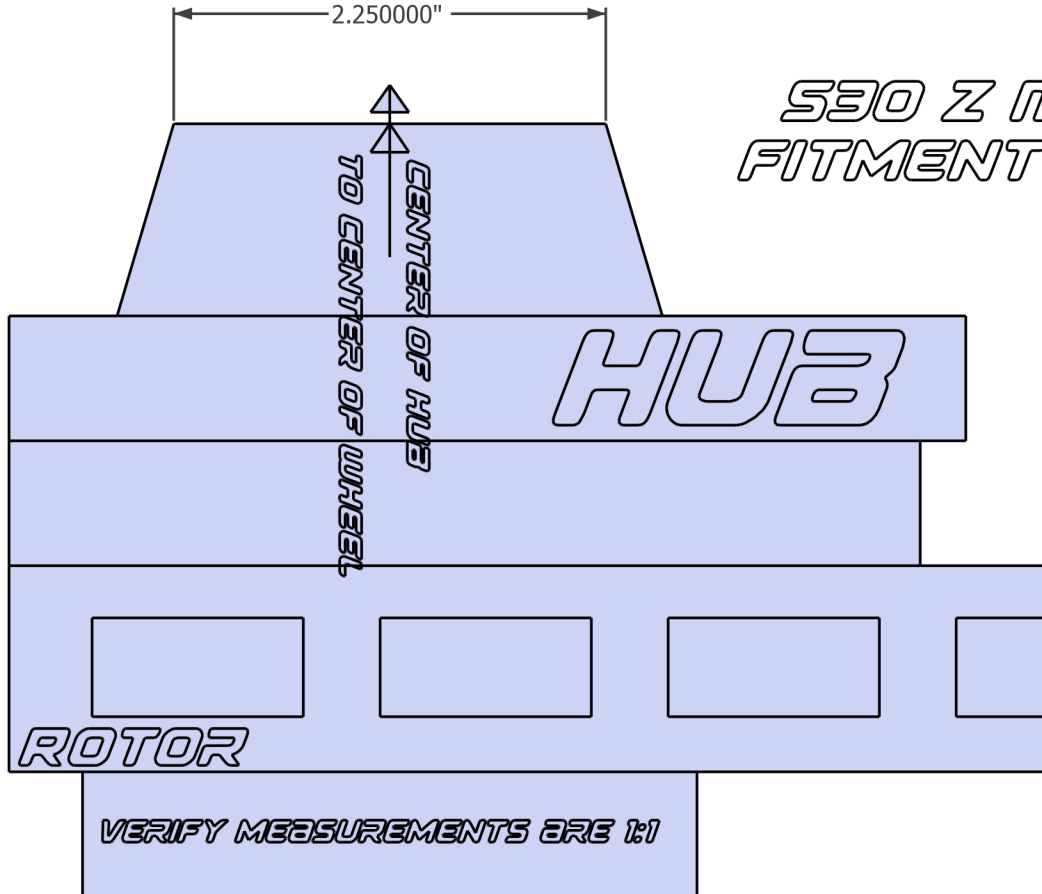

TECHNO TOY TUNING

*S30 Z MICRO BBK
FITMENT TEMPLATE*

PRINT 1:1 RATIO AND TEST FIT AGAINST INSIDE OF WHEEL