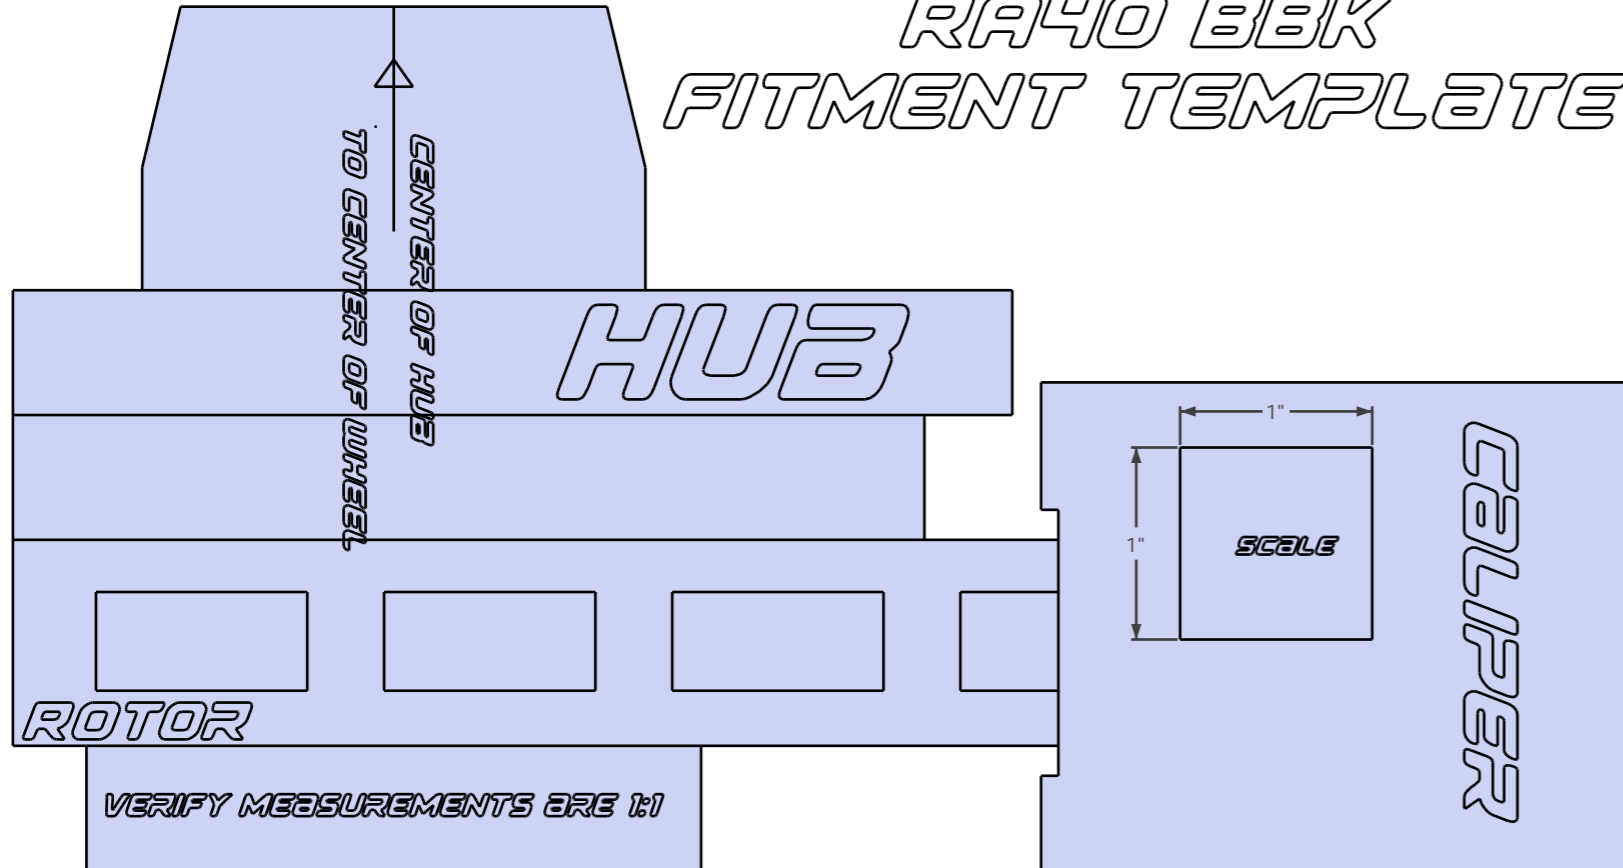

TECHNO TOY TUNING

RAYO BBK FITMENT TEMPLATE

PRINT 1:1 RATIO AND TEST FIT AGAINST INSIDE OF WHEEL