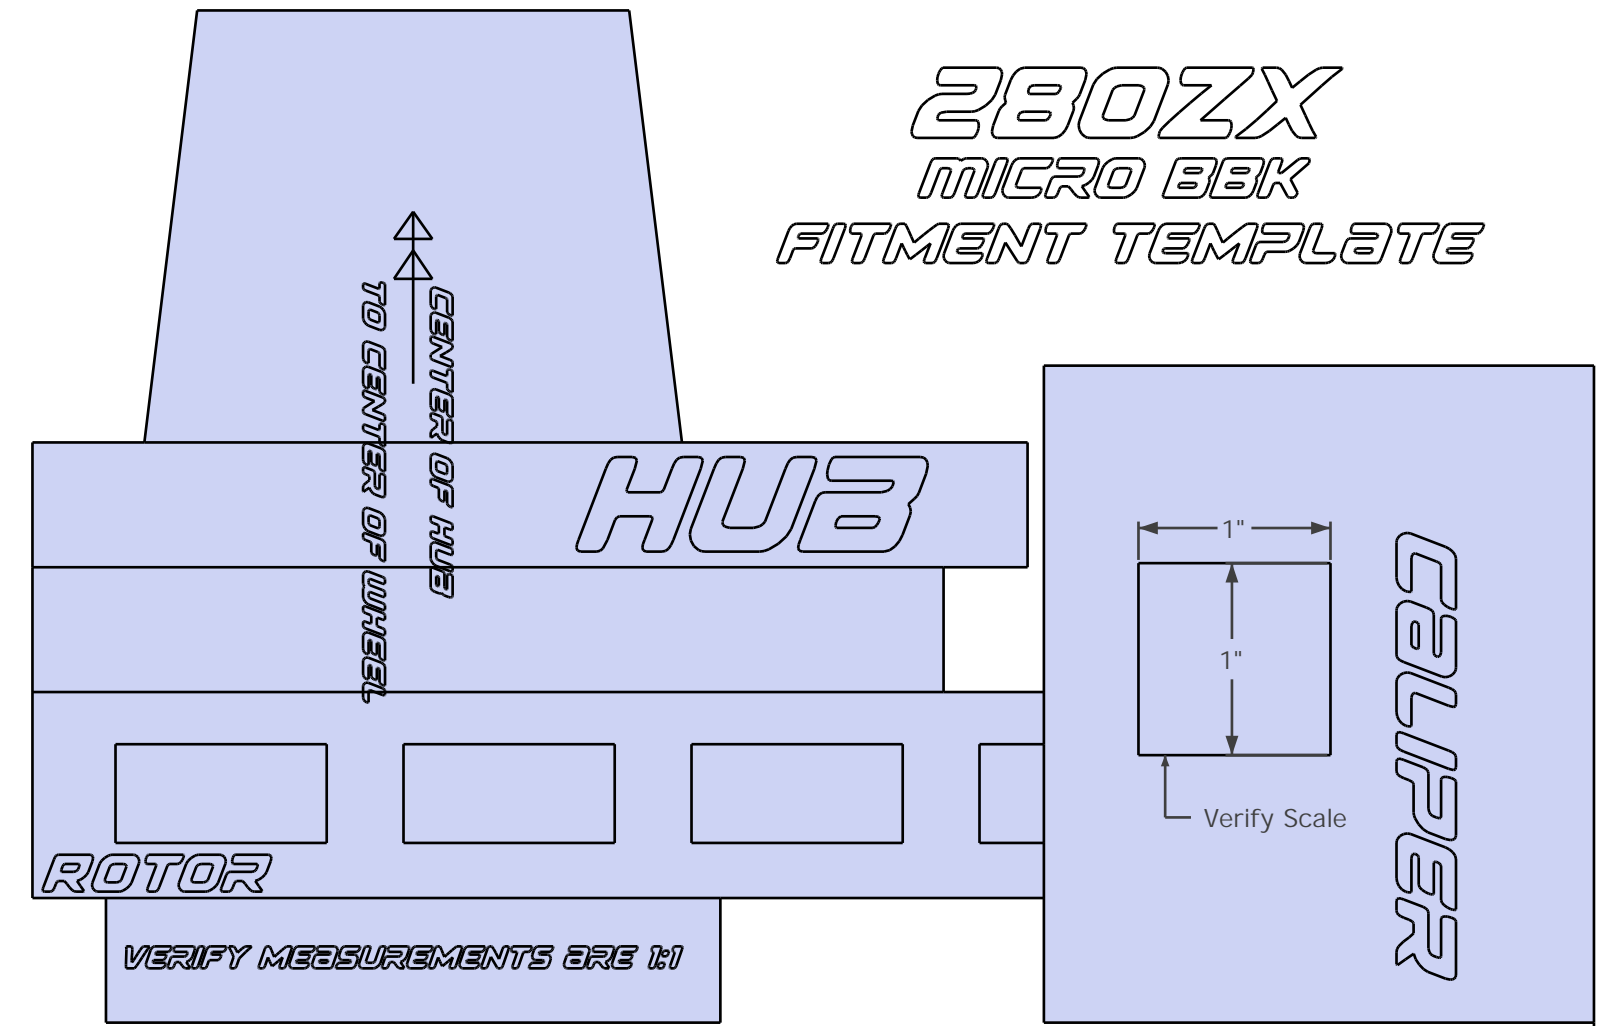

TECHNO TOY TUNING

280ZX MICRO BBK FITMENT TEMPLATE

PRINT 1:1 RATIO AND TEST FIT AGAINST INSIDE OF WHEEL