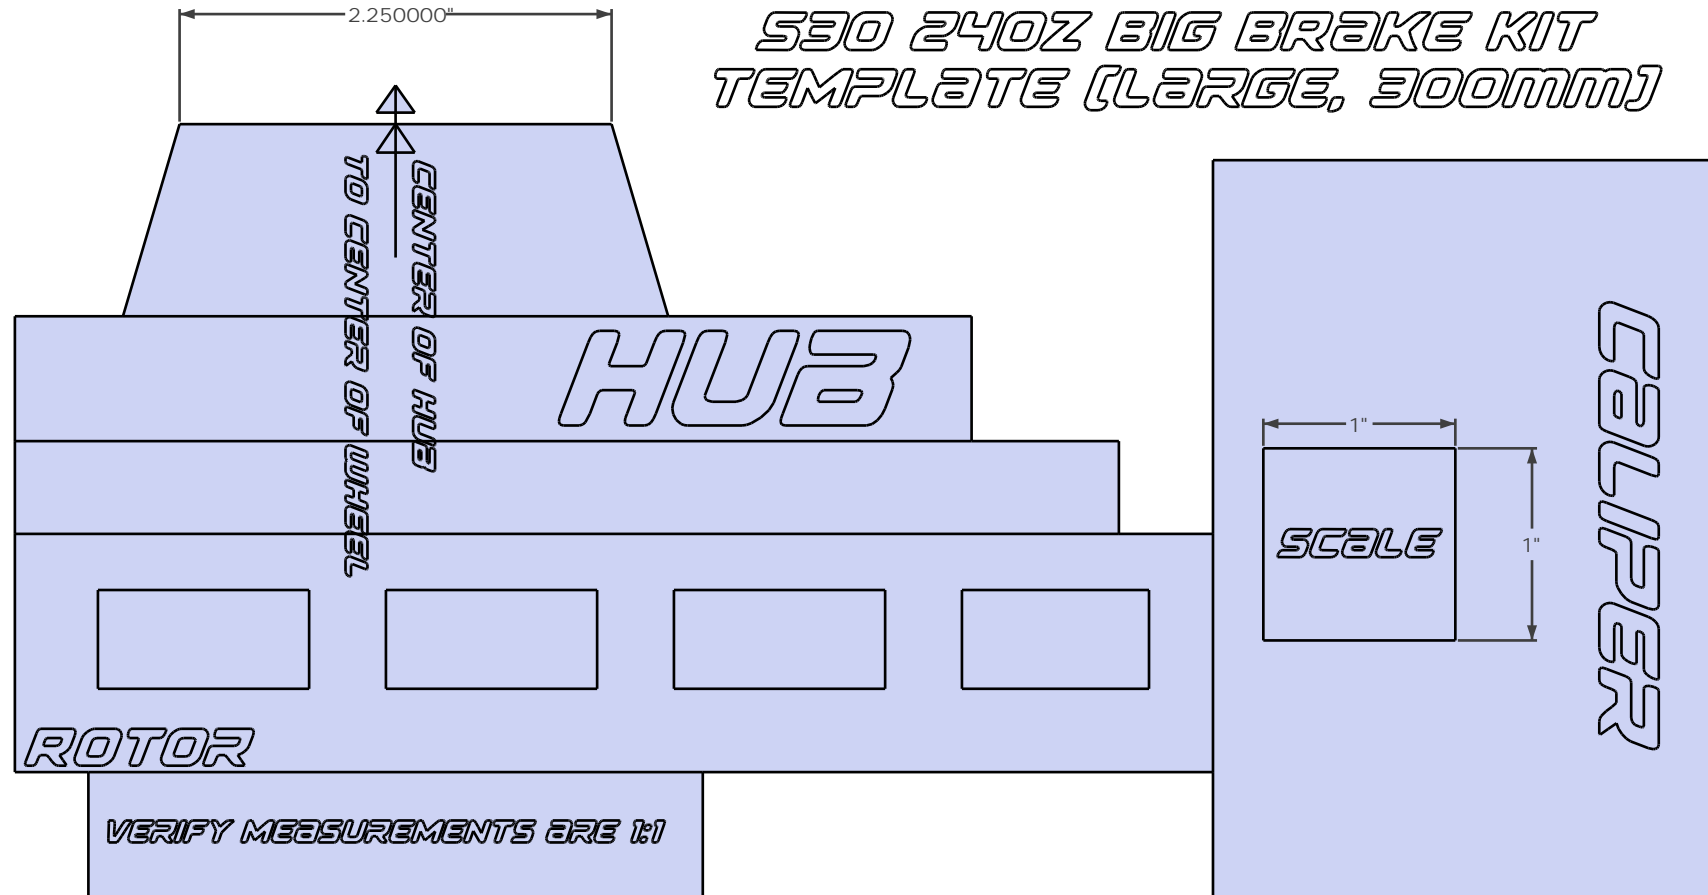

# TECHNO TOY TUNING

S30 240Z BIG BRAKE KIT  
TEMPLATE (LARGE, 300MM)

PRINT 1:1 RATIO AND TEST FIT AGAINST INSIDE OF WHEEL